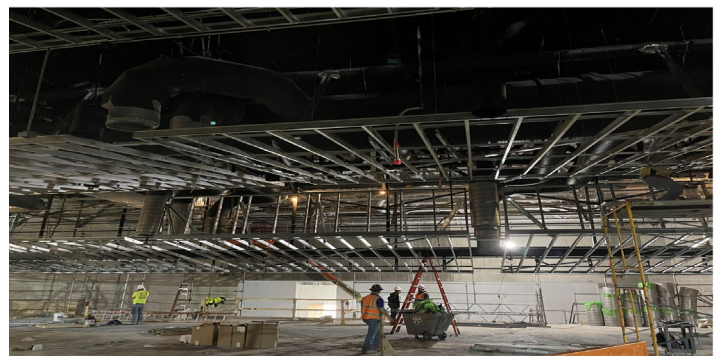

Site: Football stadium bleacher installation in progress.

Site: Canopy installation in progress on east side of buildings.

Site: Concrete paving placed and finished at south side of Area MNP.

Site: Auditorium cloud framing in progress.

December Week 1 - Major Activities:

- Final Punchlist Completion A,B 1st and 2nd Floor
- Install SVF/LVT Flooring in area C/D 2nd floor
- Drop Ceiling Tile Area D Mainstreet
- Polish Concrete Floors Area D Mainstreet
- Install FRP at Mopsinks
- Trim Out MDF
- Rough Clean C,D 1st Floor
- Ice Machine Delivery/Install
- Drop Ceiling Tile Media Center
- Kitchen Storage Rack Delivery
- Pre-Punch Kitchen
- Rough Clean Kitchen Floors
- Ceiling Grid Install Fine Arts Mainstreet Corridor
- Auditorium Cloud Framing
- Above ceiling rough in MEP for auditorium
- Overhead Special Systems Rough Fine Arts
- Auditorium Lobby Recessed Strip Lighting
- Exterior masonry columns areas H,K,N
- Above Ceiling MEP at Field House/PB
- Sheetrock Walls at Pressbox
- Frame Ceilings at Field House
- East Bus Loop Canopy

Percent Design Complete: 100%

Next Week's Major Activities:

- Final Punchlist Completion A,B 1st and 2nd Floor
- Install SVF/LVT Flooring in area C/D 2nd floor
- Pre-Punch area C,D 1st and 2nd Floor
- Polish Concrete Floors Area C and D Mainstreet
- Trim Out MDF
- Rough Clean C,D 2nd Floor
- Terrazzo Treads/Landing area G Learning Stairs
- Install Athletics Wall Pads
- Install Whirlpools in Training Room
- Install Commercial Laundry Equipment in Athletics
- Final Clean Gyms and Athletics Mainstreet
- Pre-Punch Kitchen
- Ceiling Grid Install Fine Arts Mainstreet Corridor
- Trim Out Ceiling Grid Fine Arts Mainstreet Corridor
- Ceiling Grid Fine Arts Back of House Corridors
- Above ceiling rough in MEP for auditorium
- Exterior masonry columns areas H,K
- Above Ceiling MEP at Field House/PB
- Sheetrock Walls at Pressbox
- Main Entry Sidewalk
- Ballstopper Netting at Baseball and Softball