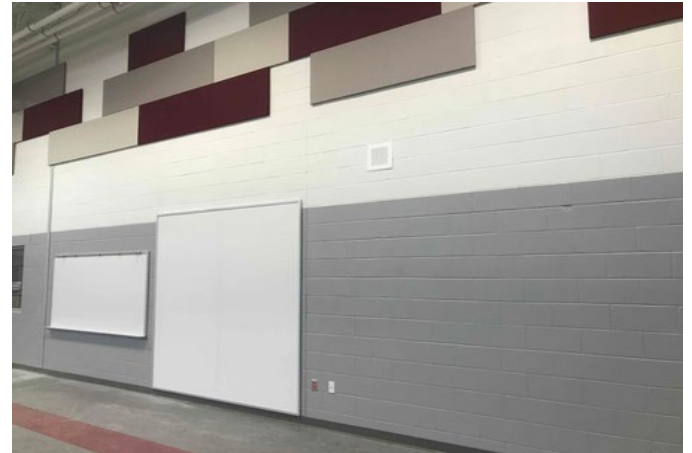

Interior: Final sound boards installed in cafe & PE.

This Month's Major Activities:

- Exterior: Landscaping fully installed.
- Exterior: Parking lot cleaning and striping.
- Interior: Final finishes installed.
- Interior: Serving line and kitchen install completed.

Next Month's Major Activities:

- Exterior: Punch items.
- Interior: Punch items.
- Interior: Final cleaning.
- Interior: Final inspections from city for occupancy.

Design Percent Complete - 100%

Construction Percent Complete - 85.7%