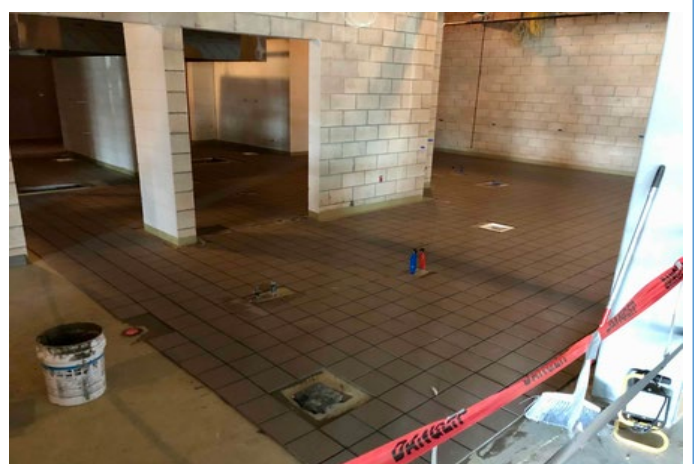

## Clifton Park/Bellaire ES Consolidation

Monthly Progress Report - October 2020

Exterior: Front canopy soffit installation preparing for finishes.

Exterior: Playground canopies are installed.

Interior: Group restroom flooring and fixtures being installed.

Interior: Kitchen quarry tile being installed.

### This Month's Major Activities:

- Exterior: Playground canopies installed.
- Exterior: Fencing has begun and irrigation lines are being run.
- Interior: Area 1 stone veneer installed.
- Interior: Area 4 quarry tile in kitchen.
- Interior: Casework installed 1st floor; delivered 2nd floor.

### Next Month's Major Activities:

- Exterior: Complete irrigation and begin landscaping.
- Interior: Sheet vinyl in restrooms with plumbing fixtures to follow.
- Interior: LVT at all classrooms
- Interior: Complete casework and countertops throughout.