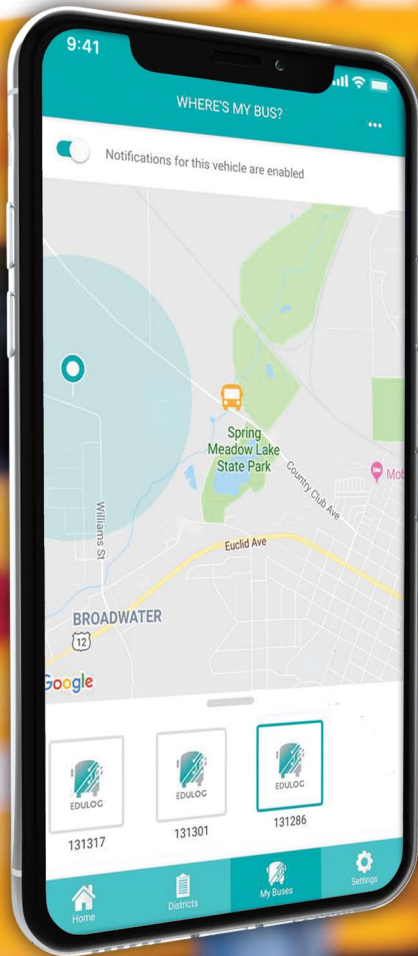

# Edulog Parent Portal Lite

UP-TO-THE-MINUTE BUS ARRIVAL INFORMATION

DOWNLOAD

**PARENTS  
EMPOWERED!**

## Parent Bus Tracking Application

- ▶ Where's My Bus?
- ▶ Bus Arrival Notifications
- ▶ Multiple Notification Zones
- ▶ Incoming Transportation Messages
- ▶ Apple (iOS) and Android
- ▶ Secure Access

## Real Time Bus Location Information

Parent Portal Lite lets parents see the location of their school bus to gauge arrival times. Further, the app sends a push notification to their smartphone when the bus enters a user-defined geographic area. This area can define the neighborhood where the bus stop is located, the school location, or other locations providing meaningful information to the parents. Parents only receive access by using a district-provided registration code. These codes can even be created for single-use purposes such as field trips. With this information, parents feel secure about their child's trip on the school bus!